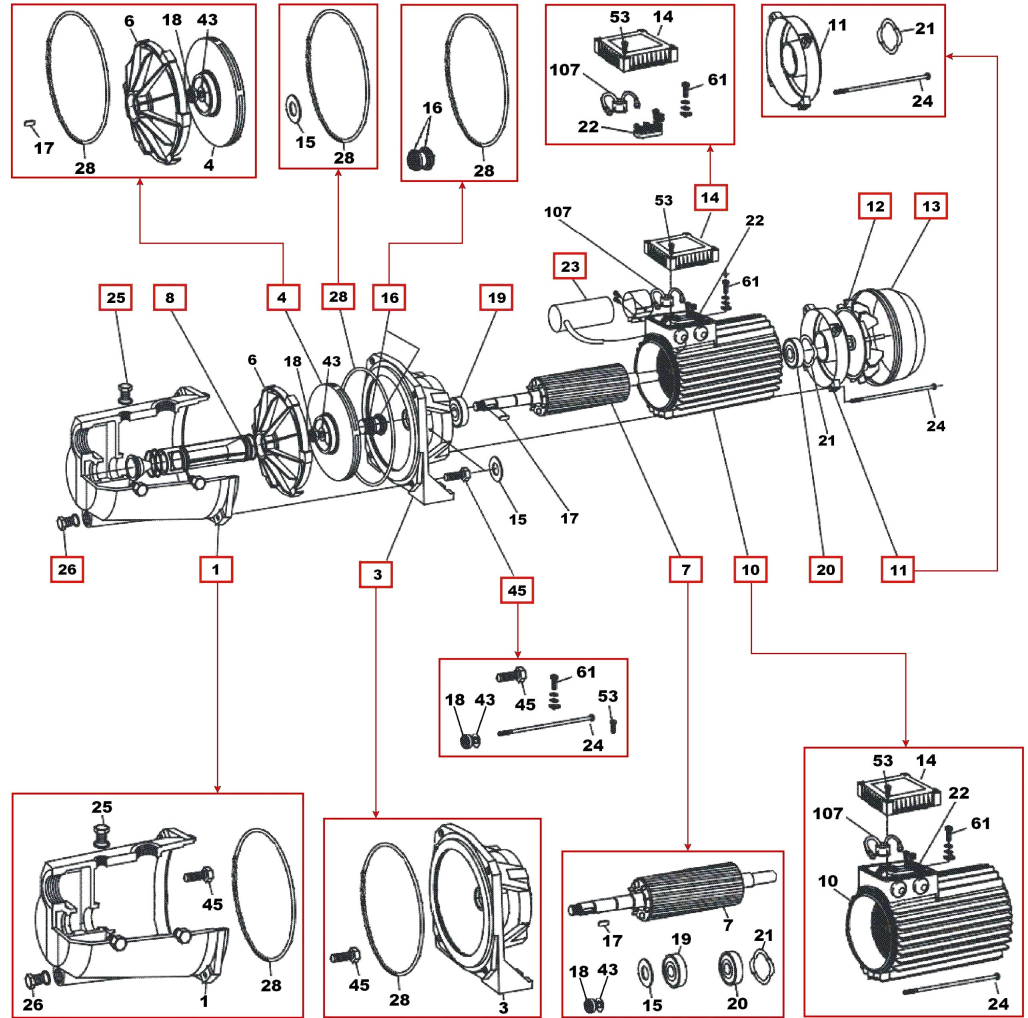

Pump Model - version

JET 200 M - N.1.- -

Company Name
Contact
Telephone
FAX
E-Mail address

Serial Number

Attention: check the correspondence
with the serial number of the pump.

Receiver

From

JET 200 M - N.1.- - @ 102160142_d

JET 200 M @ 102160142

Item	Quant	Item no.	Description	Unit pr.
1	1	R00005221	PUMP BODY	On req.
13	1	R00004703	FAN GUARD	On req.
12	1	R00005199	FAN	On req.
3	1	R00005200	SUPPORT	On req.
7	1	R00005257	MOTOR SHAFT	On req.
28	1	R00005202	OR	On req.
45	1	R00005203	NUTS AND BOLTS	On req.
19	1	R00005258	FRONT BEARING	On req.
20	1	R00005205	REAR BEARING	On req.
4	1	R00005207	IMPELLER	On req.
11	1	R00005208	MOTOR COVER	On req.
10	1	R00005209	MOTOR	On req.
16	1	R00005210	SEAL	On req.
14	1	R00005211	TERMINAL BOARD	On req.
25	1	R00005213	LOAD PLUG	On req.
26	1	R00005428	DISCHARGE PLUG	On req.
23	1	R00005206	CAPACITOR	On req.
8	1	R00005212	NOZZLE VENTURI	On req.